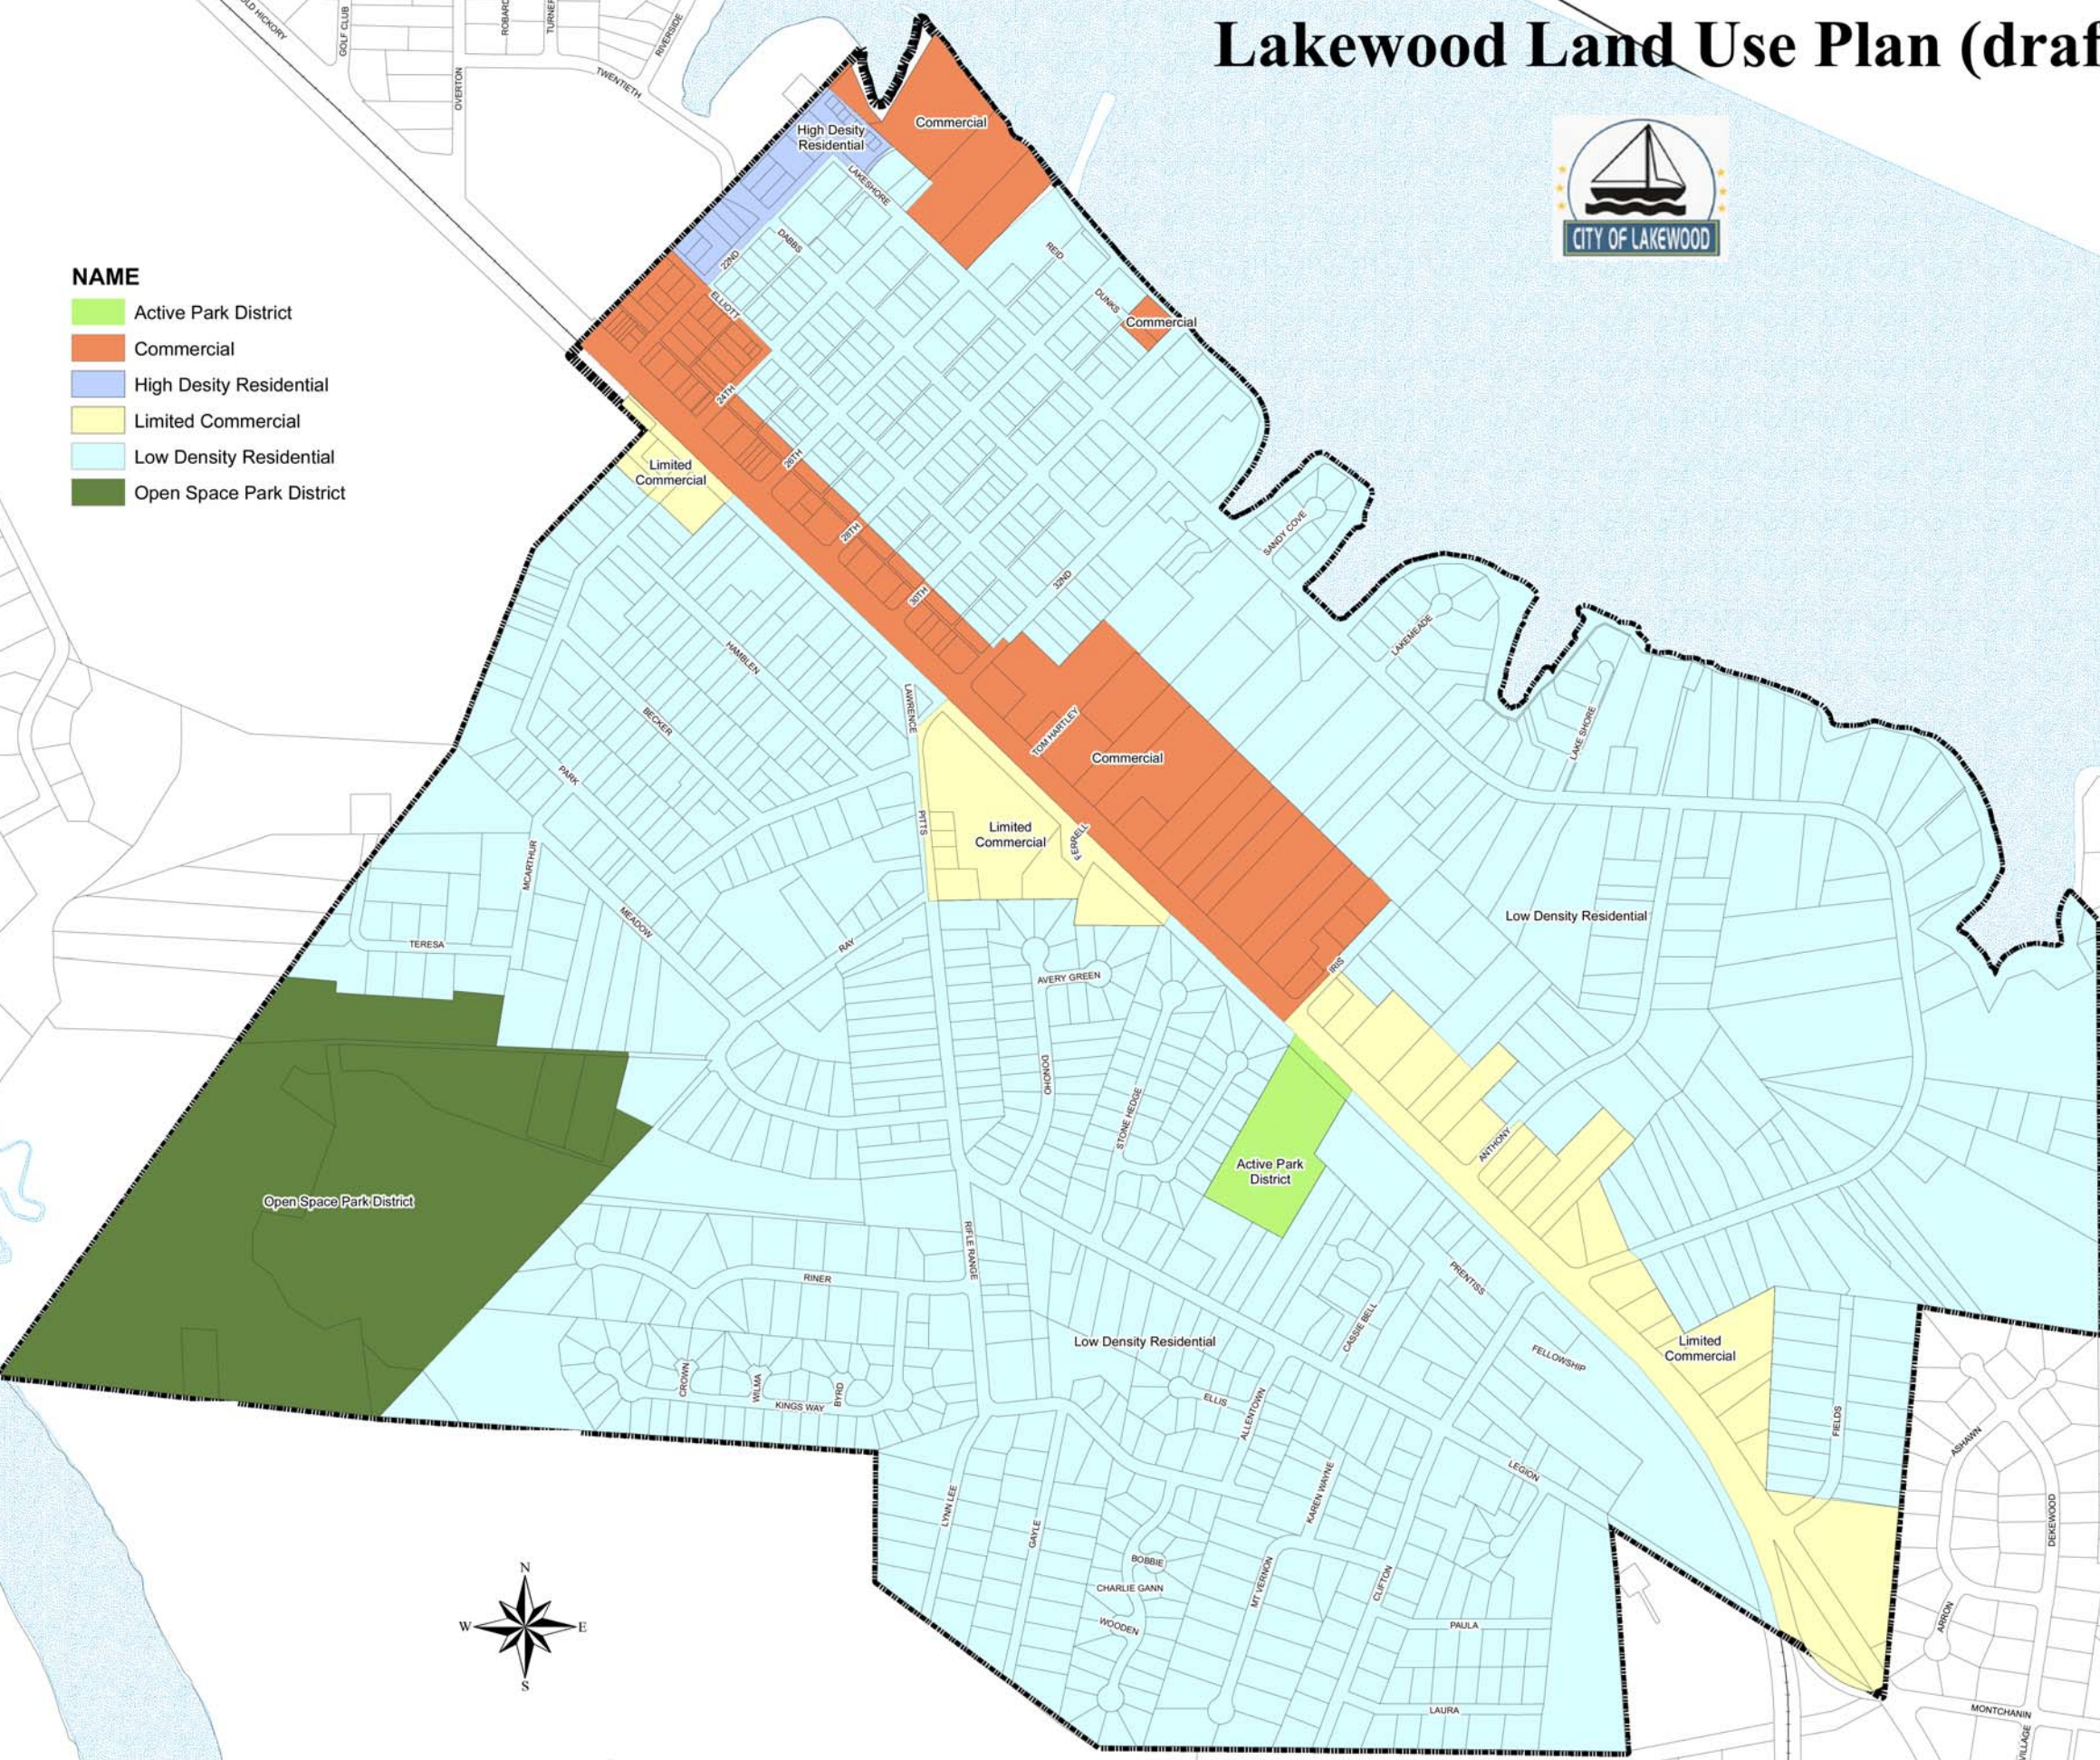

Lakewood Land Use Plan (draft)

- NAME**
- Active Park District
 - Commercial
 - High Desity Residential
 - Limited Commercial
 - Low Density Residential
 - Open Space Park District

1 inch = 300 feet